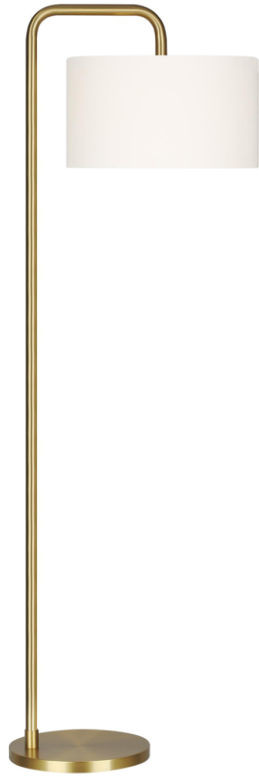

SPEC SHEET

Dean Floor Lamp

Item # ET1341BBS1

Designer: ED Ellen DeGeneres

Specifications

Width: 16"

Height: 64"

Socket: 1 - Medium - A19

Rating: Dry Rated

Available Finishes

BBS - Burnished Brass

PN - Polished Nickel