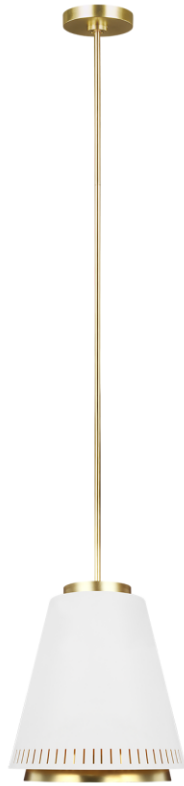

## SPEC SHEET

### Carter Wide Pendant

Item # EP1041MWT

Designer: ED Ellen DeGeneres

#### Specifications

Diameter: 12.5"

Overall Height: 69.875"

Height: 14.5"

Canopy: D:5.5" H:1.375" Round

Socket: 1 - Medium - A19

Rating: Damp Rated

#### Available Finishes

MBK - Midnight Black

MWT - Matte White