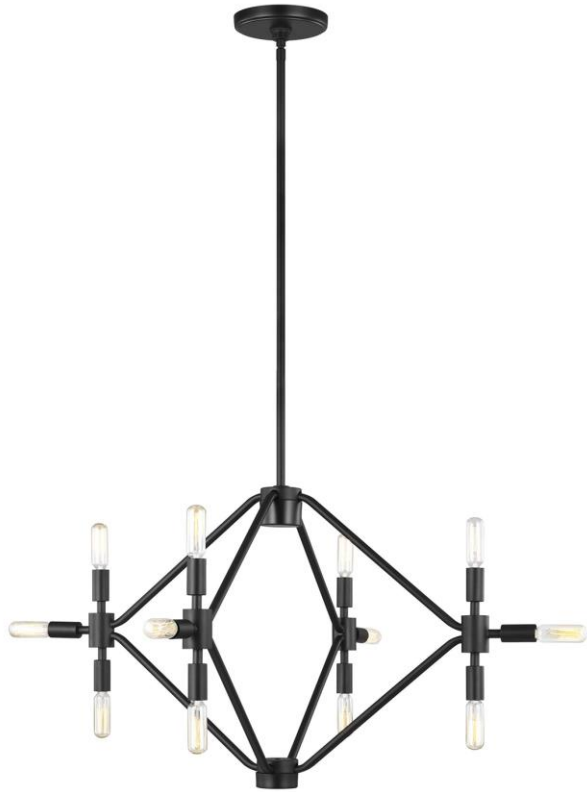

## Wyn Small Twelve Light Chandelier

Item # 5106712-112

Designer: Sea Gull

### Specifications

Width: 29.375"

Overall Height: 61"

Height: 17"

Canopy: D:5" H:0.75" Round

Socket: 12 - Candelabra - Torpedo

Rating: Damp Rated

### Available Finishes

112 - Midnight Black

### Features

LED Convertible

California Title 24 Compliant